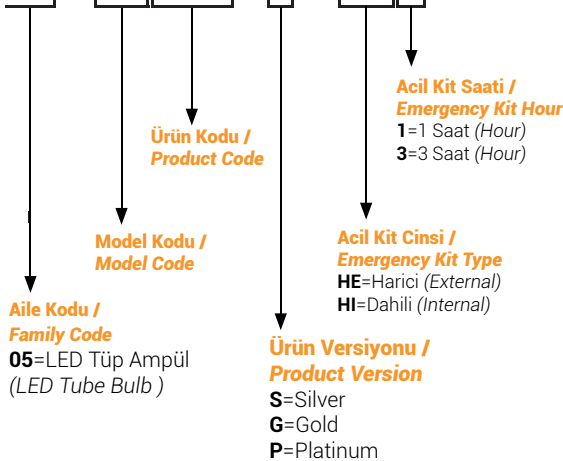

05 - 53XXX - X - HXX