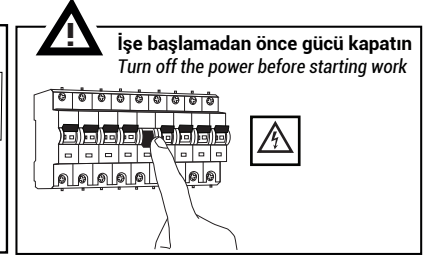

1.4 MONTAJ ve KULLANIM KILAVUZU

MOUNTING and USER GUIDE

STELO

STELO - SIVA ÜSTÜ LED DOWNLIGHT
STELO - SURFACE MOUNTED LED DOWNLIGHT

SIVA ÜSTÜ MONTAJ TİPİ / SURFACE MOUNTING TYPE

Hazır bulundurun
Have it ready before you start